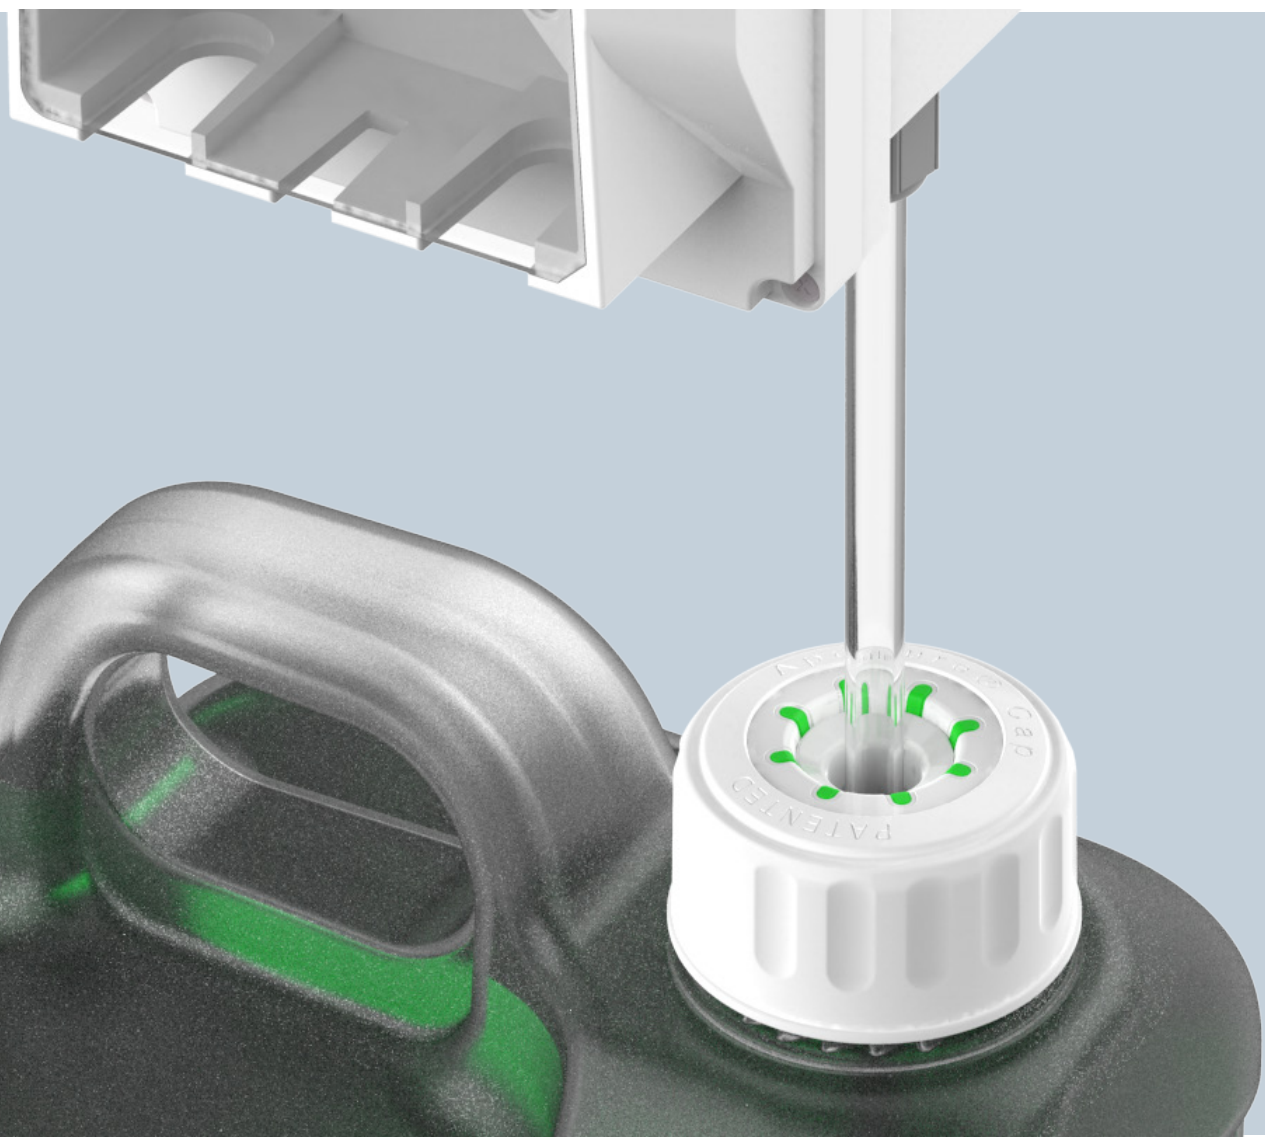

How it works

A syphon tube from a selected liquid dispensing device is inserted through the one way valve of the cap to extract the liquid contents from within the container.

1 Tube Entry Point

2 One-Way Valve

How it works

Once attached, the cap becomes irremovably connected with it's corresponding container and cannot be re-opened detached or removed.

3 Pre-Use Storage Seal

4 Industry Standard Thread

5 Ratcheting Teeth

Everyday Open Containers

Everyday dispensing containers fail to provide a closed system arrangement to safeguard against consumption and cost, as well as unrestricted methods of use.

Closing the Loop

Aperture® Irremovable Cap ensures a secure closed dispenser / container arrangement, only permitting the insertion of the vacuum tube from any dispensing device through the one way valve of the cap.

Compatible

Fits with 38mm container neck corresponding 1L, 2L, 4L, 5L, 10L, 20L bottle containers without the need to change production filling process.

Versatile

Will adapt with any plumbed / non plumbed / peristaltic controlled dispensing devices / pumps operated with a vacuum syphon tube mechanism.