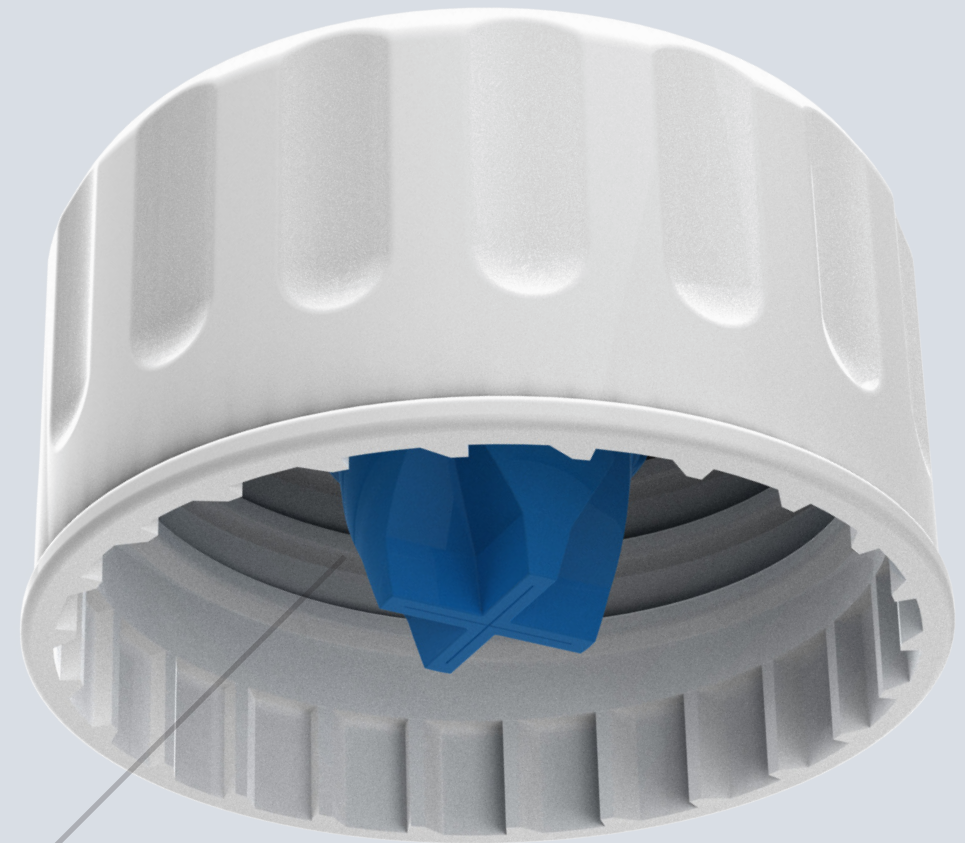

The majority of controlled dispensing mechanisms fail to provide a closed link between the open container and the dispensing device.

Aperture® Irremovable Cap solves this problem.

Eliminates:

- ⊘ Misuse
- ⊘ Waste
- ⊘ Theft

How it works

A syphon tube from a selected liquid dispensing device is inserted through the one way valve of the cap to extract the liquid contents from within the container.

1 Tube Entry Point

2 One-Way Valve

How it works

Once attached, the cap becomes irremovably connected with it's corresponding container and cannot be re-opened detached or removed.

3 Pre-Use Storage Seal

4 Industry Standard Thread

5 Ratcheting Teeth

Everyday Open Containers

Everyday dispensing containers fail to provide a closed system arrangement to safeguard against consumption and cost, as well as unrestricted methods of use.

Closing the Loop

Aperture® Irremovable Cap ensures a secure closed dispenser / container arrangement, only permitting the insertion of the vacuum tube from any dispensing device through the one way valve of the cap.