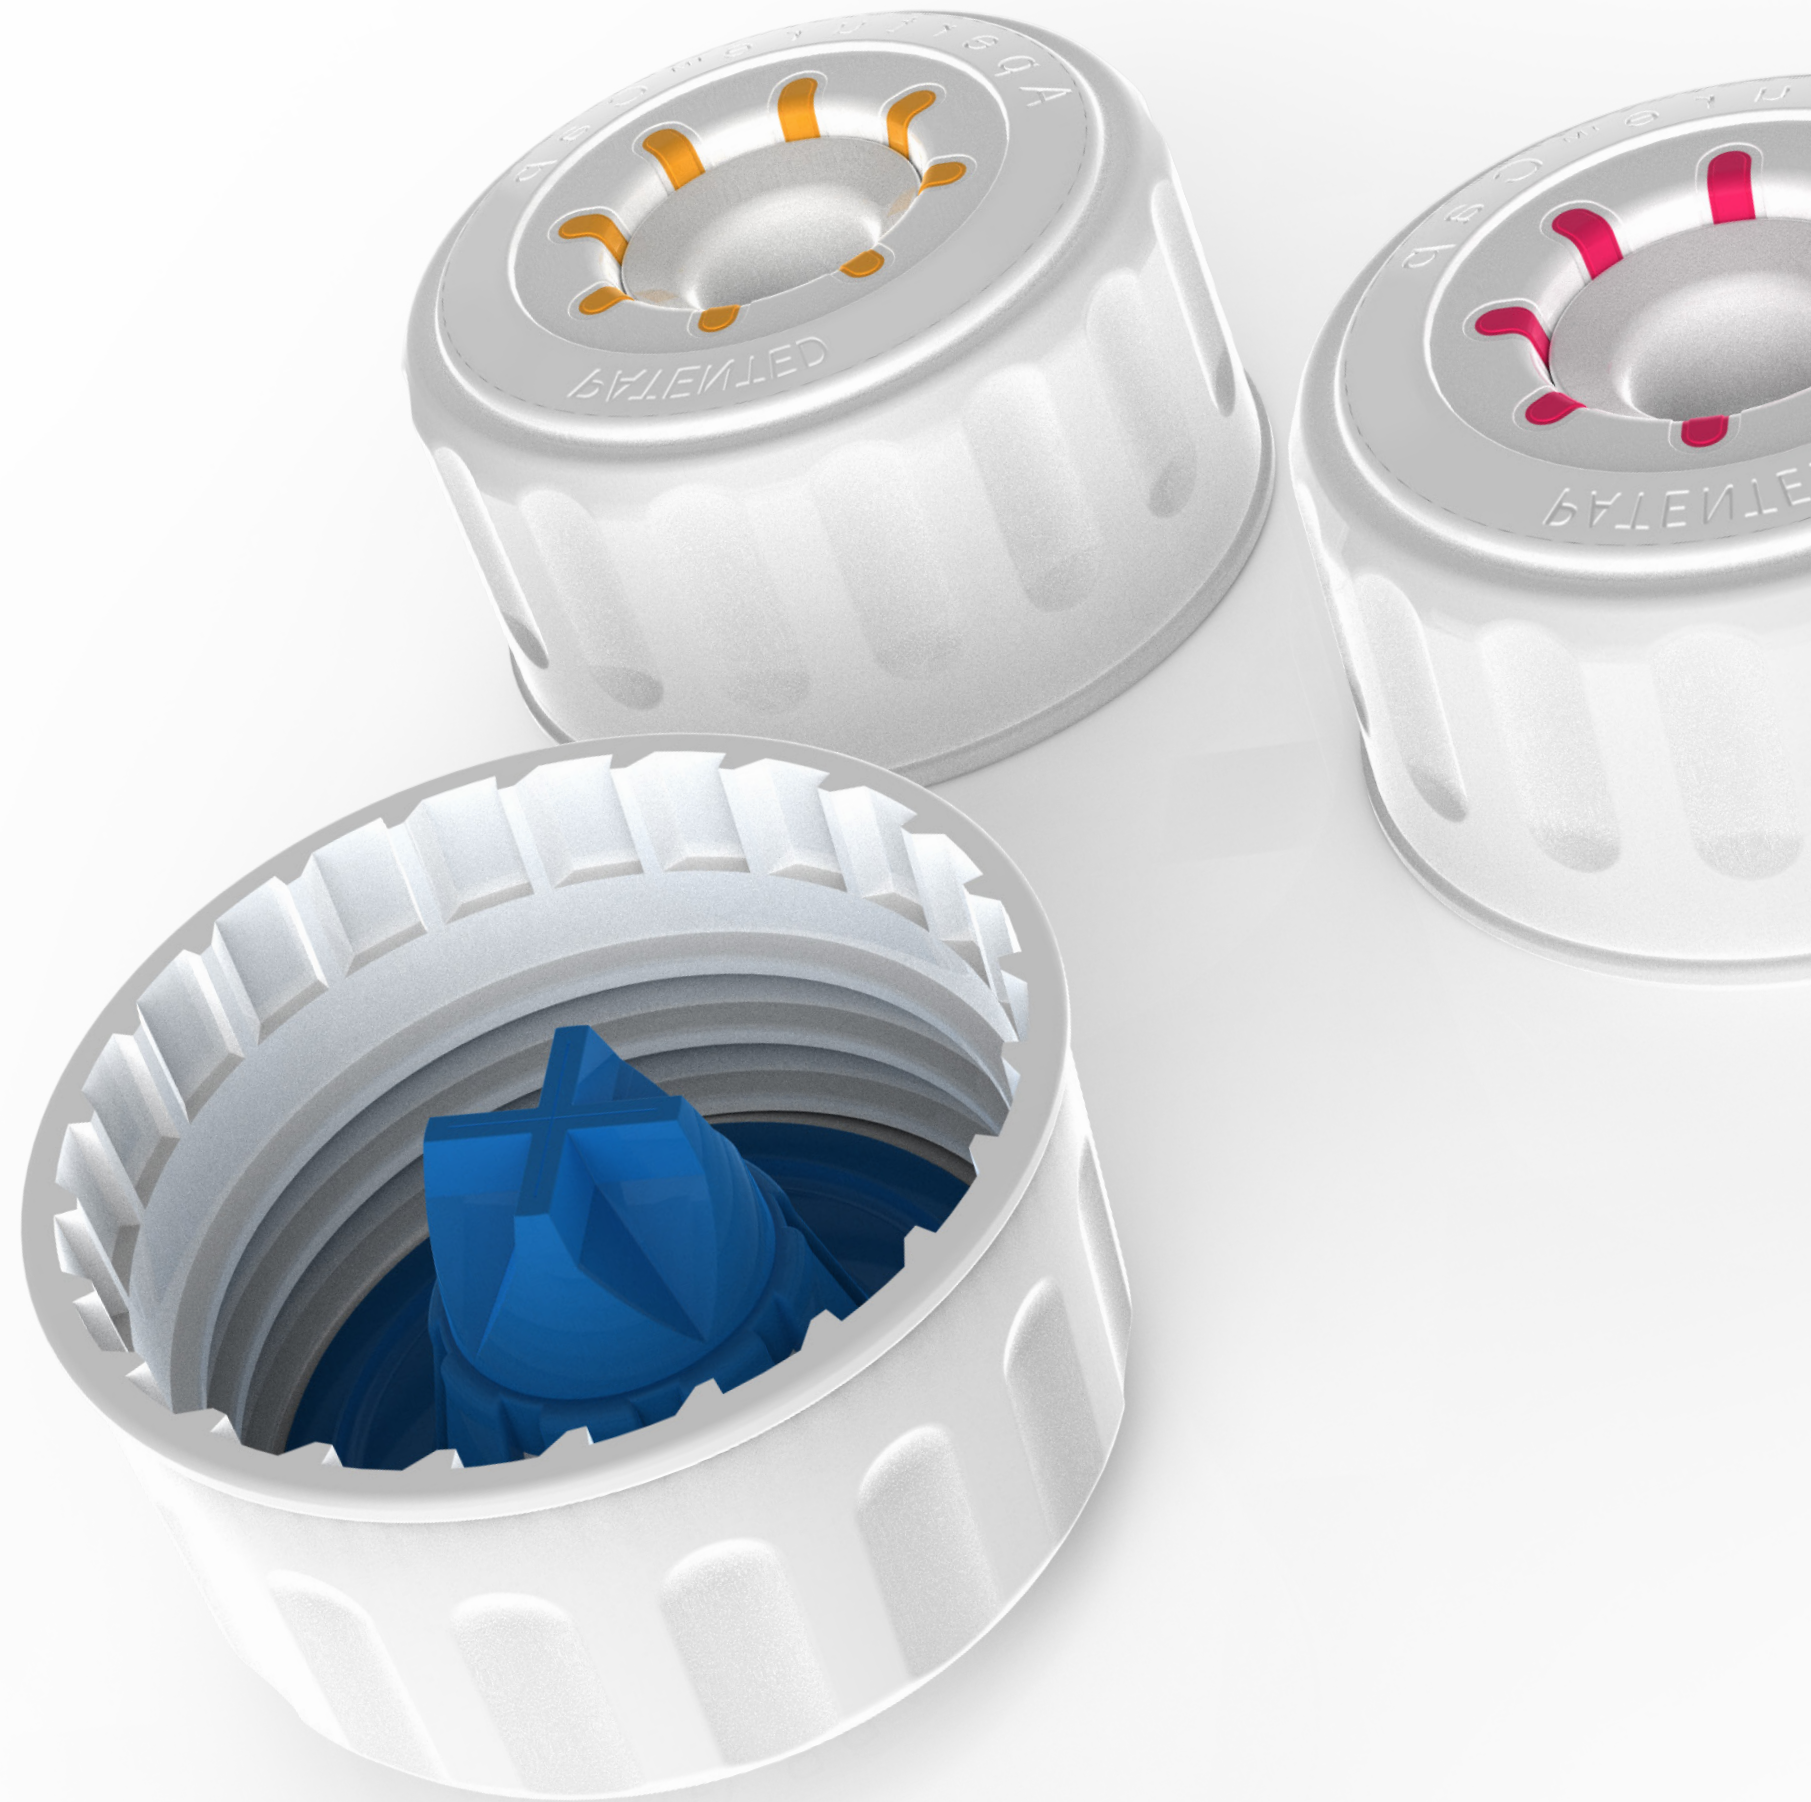

APERTURE[®]

Irremovable Cap

Patent No. GB251380

Aperture[®] is an irremovable bottle closure, essential for the safe and controlled use of liquid concentrates.

- ✓ Safe
- ✓ Simple
- ✓ Secure

Safe & Controlled

The majority of controlled dispensing mechanisms fail to provide a closed link between the open container and the dispensing device.

Aperture® Irremovable Cap solves this problem.

Eliminates:

- ⊘ Misuse
- ⊘ Waste
- ⊘ Theft

How it works

A syphon tube from a selected liquid dispensing device is inserted through the one way valve of the cap to extract the liquid contents from within the container.

1 Tube Entry Point

2 One-Way Valve

Everyday Open Containers

Everyday dispensing containers fail to provide a closed system arrangement to safeguard against consumption and cost, as well as unrestricted methods of use.

Closing the Loop

Aperture® Irremovable Cap ensures a secure closed dispenser / container arrangement, only permitting the insertion of the vacuum tube from any dispensing device through the one way valve of the cap.